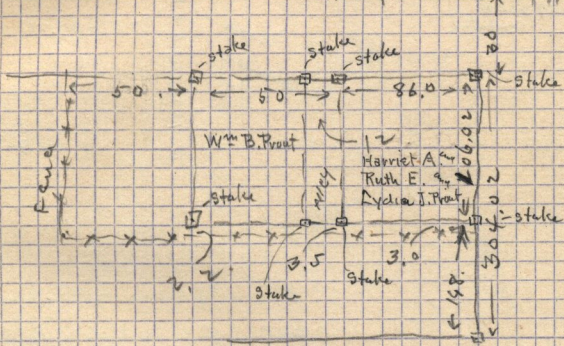

24th Str.

Sept 22-1910

Survey for 7000
Paid Fred Naisbitt 1.50 for help.

383.52
to City
Mth 1/4
24th St

City Capital

Van Buren

767.05 meas. to day

I find City hnd. in correct places & use