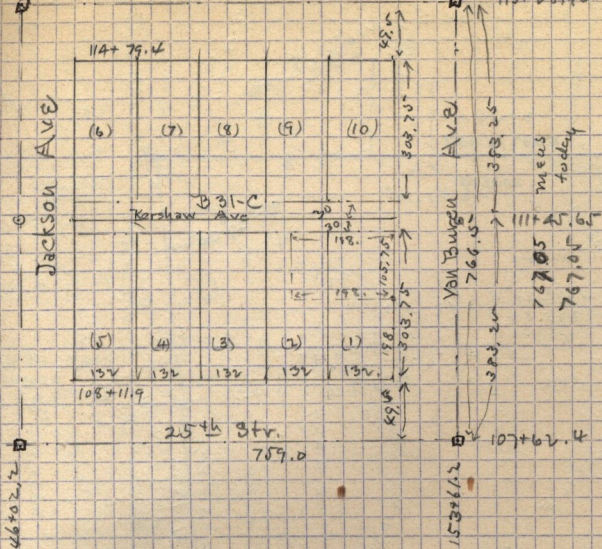

24th Str.

Sept 22-1910

Survey for 7000
Paid Fred Naisbitt 1.50 for help.

383.52
to City
Mth 1/4
24th St

City Capital

Van Buren

767.05 meas. to day

I find City hnd. in correct places & use